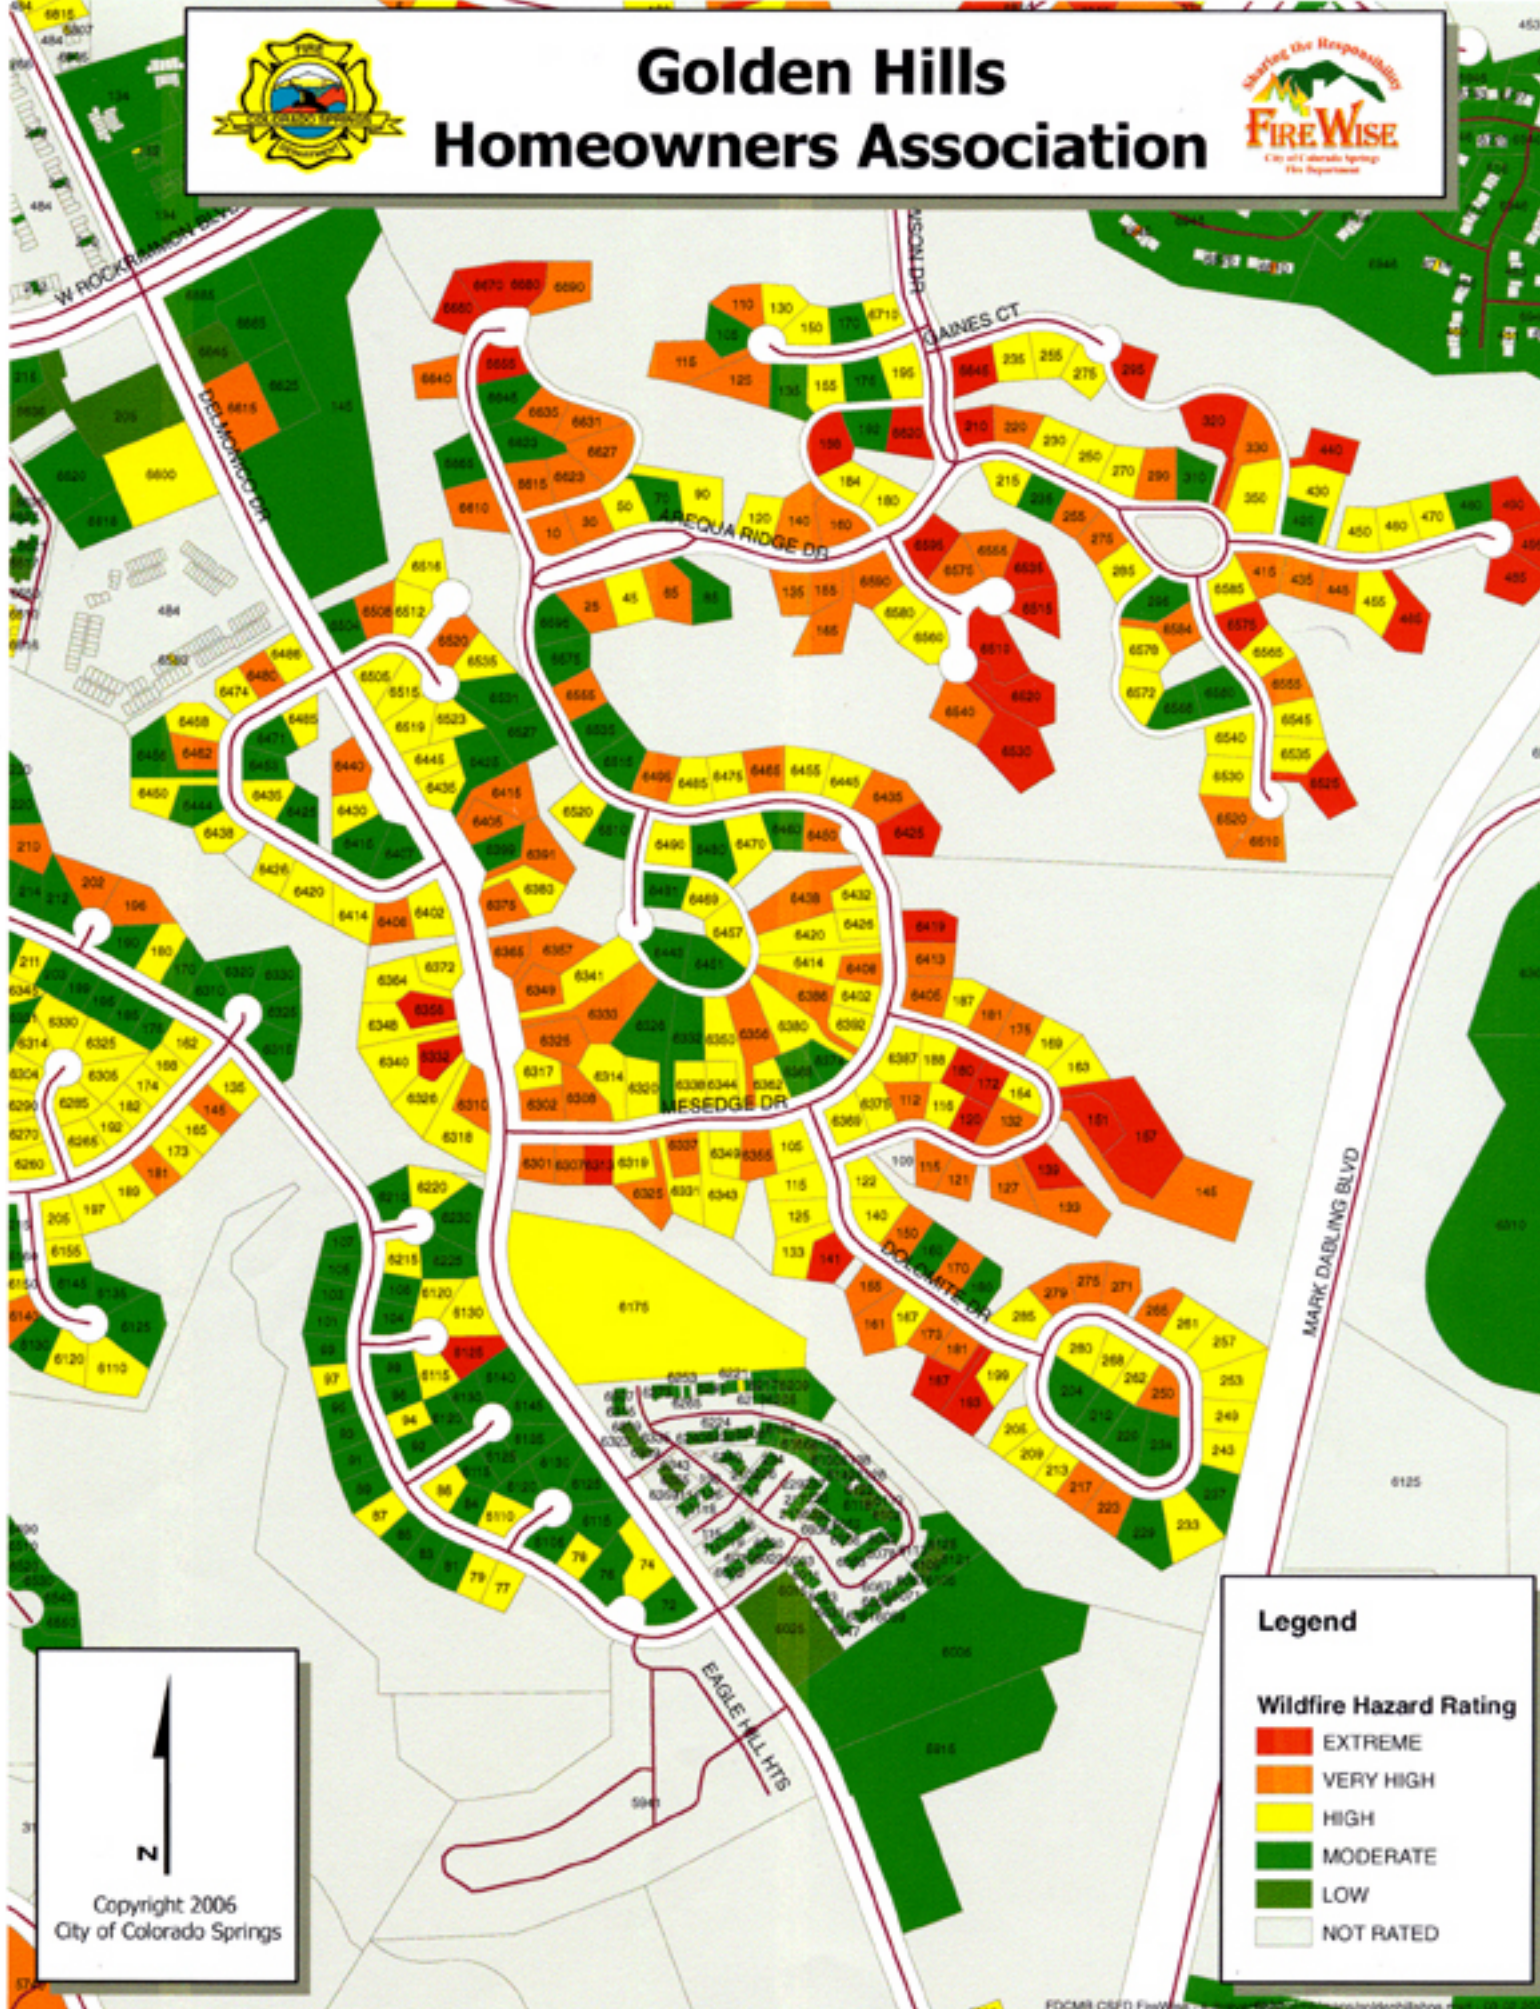

Golden Hills Homeowners Association

Copyright 2006
City of Colorado Springs

Legend

Wildfire Hazard Rating

- EXTREME
- VERY HIGH
- HIGH
- MODERATE
- LOW
- NOT RATED